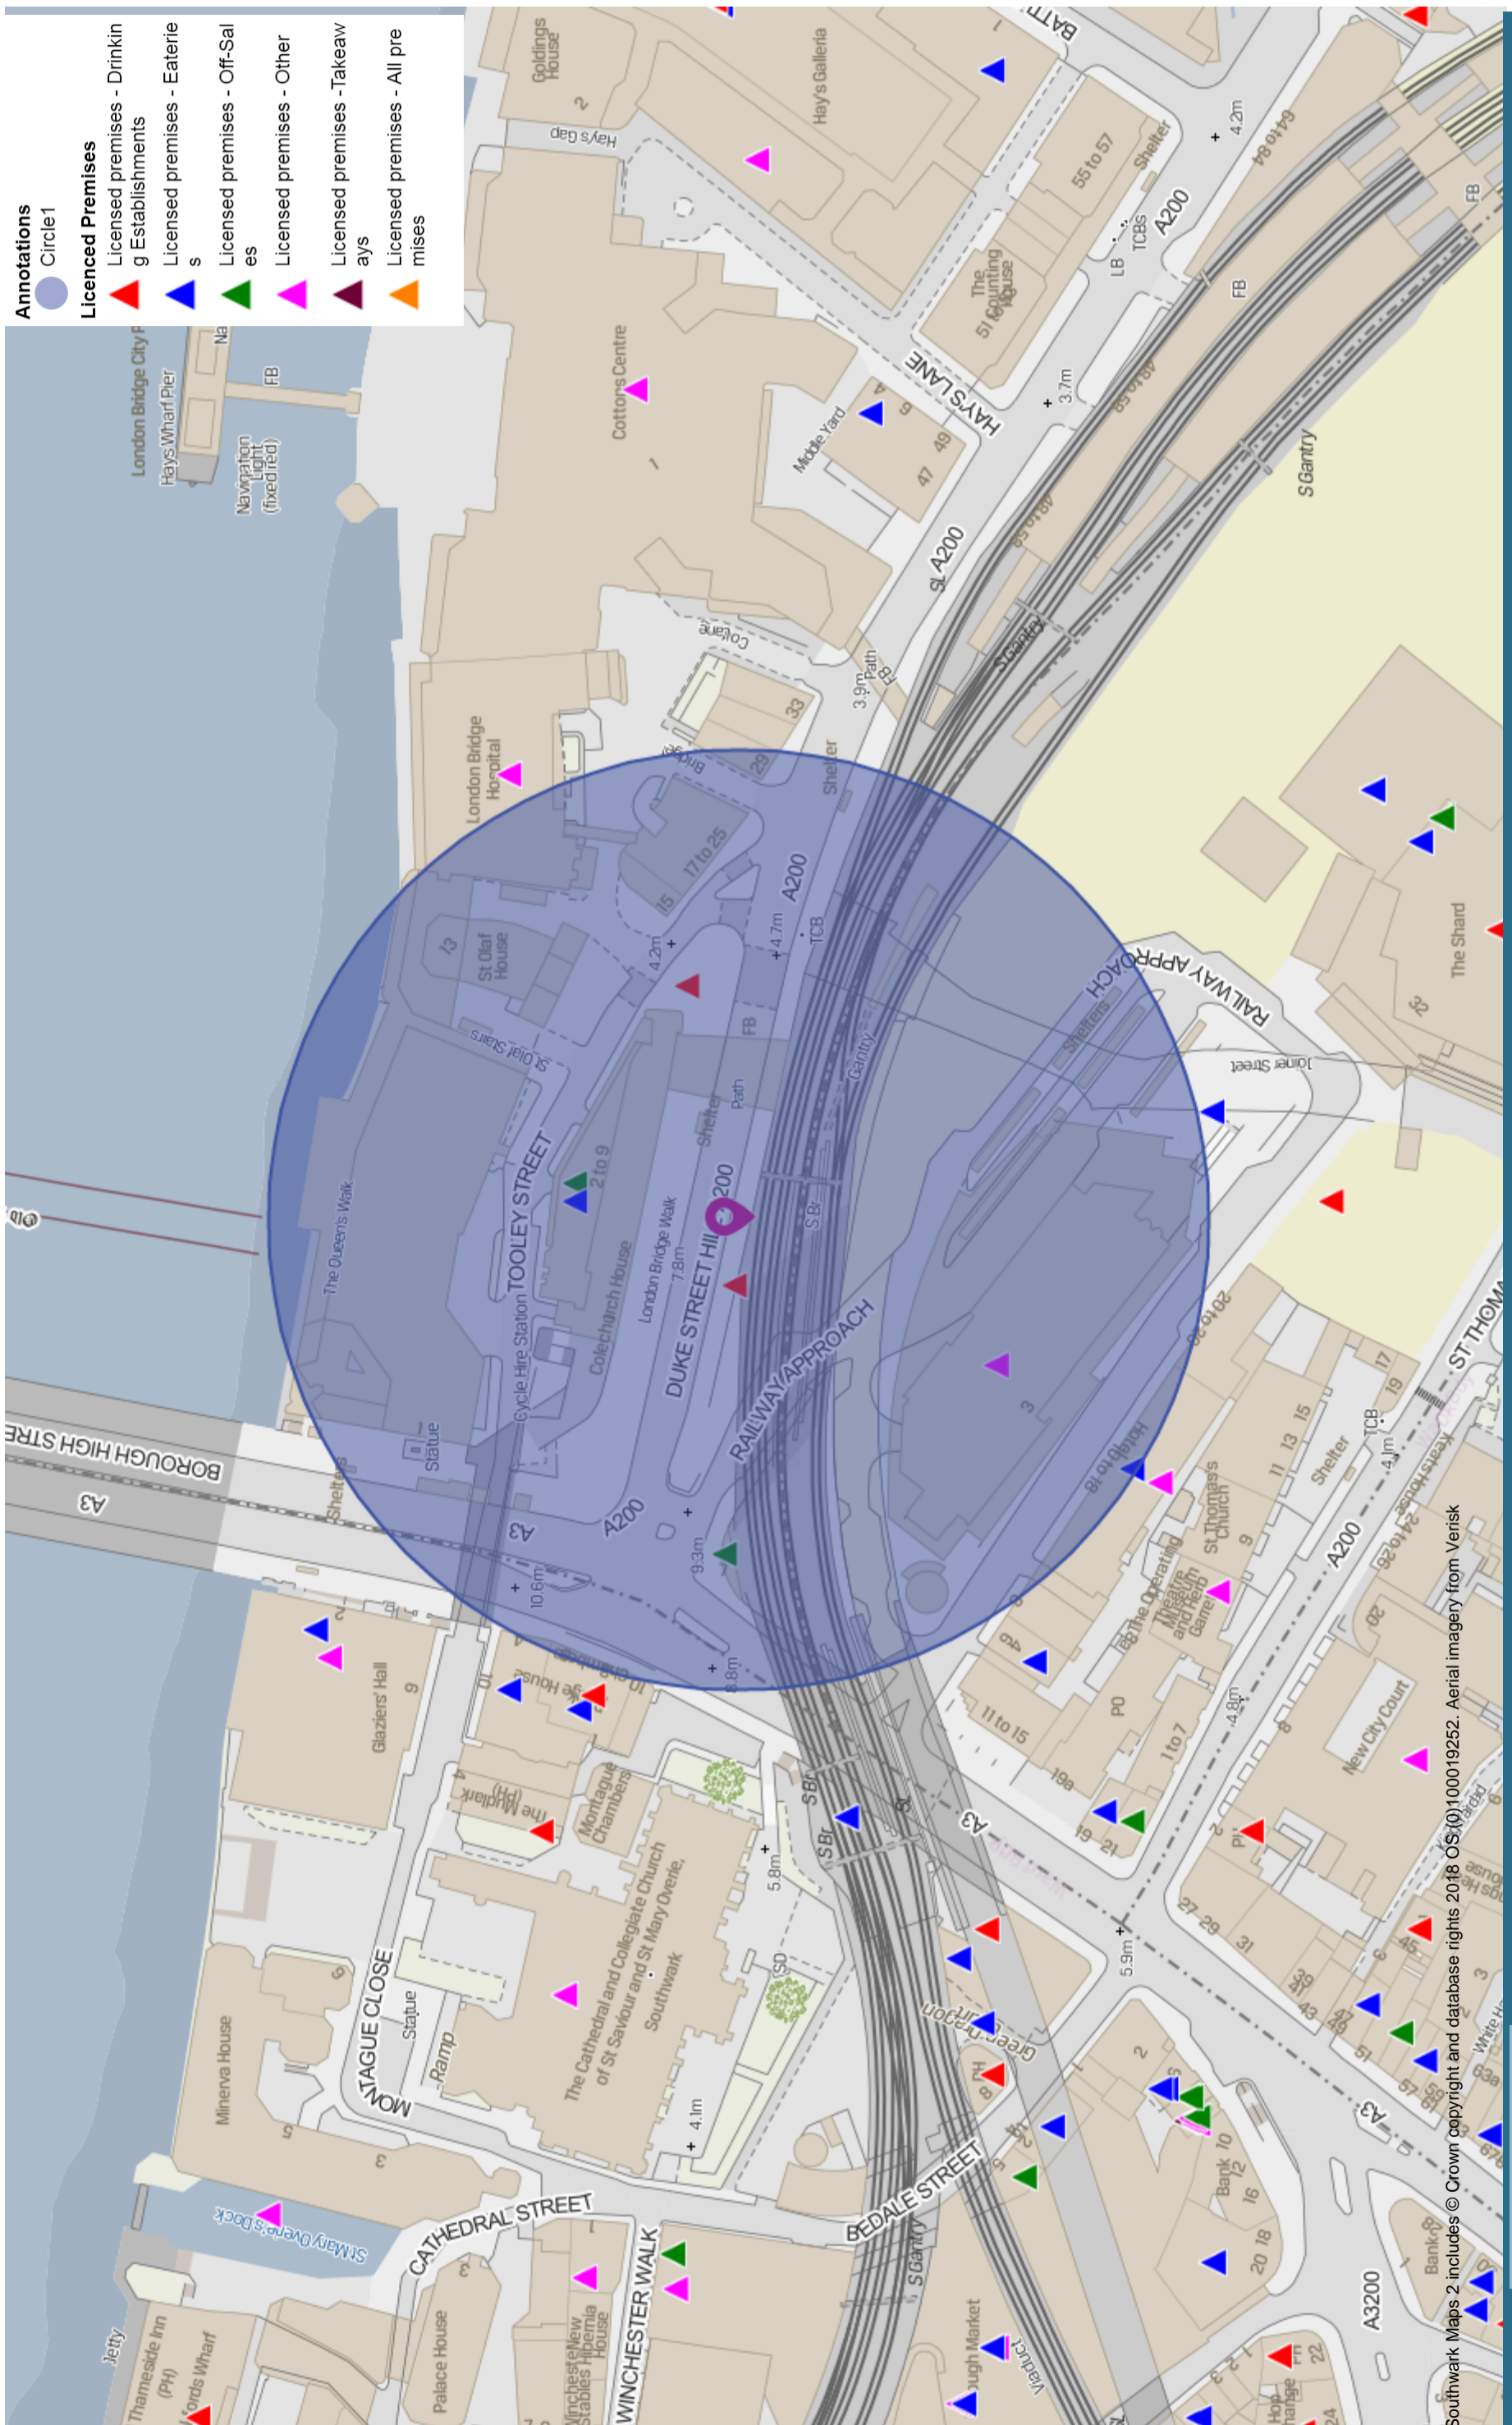

Londoner Kebabs, 23 Duke Street Hill, SE1 2SW

Southwark Maps 2 includes © Crown copyright and database rights 2018 OS (Q)100019252. Aerial imagery from Verisk

50 m

20-Aug-2018